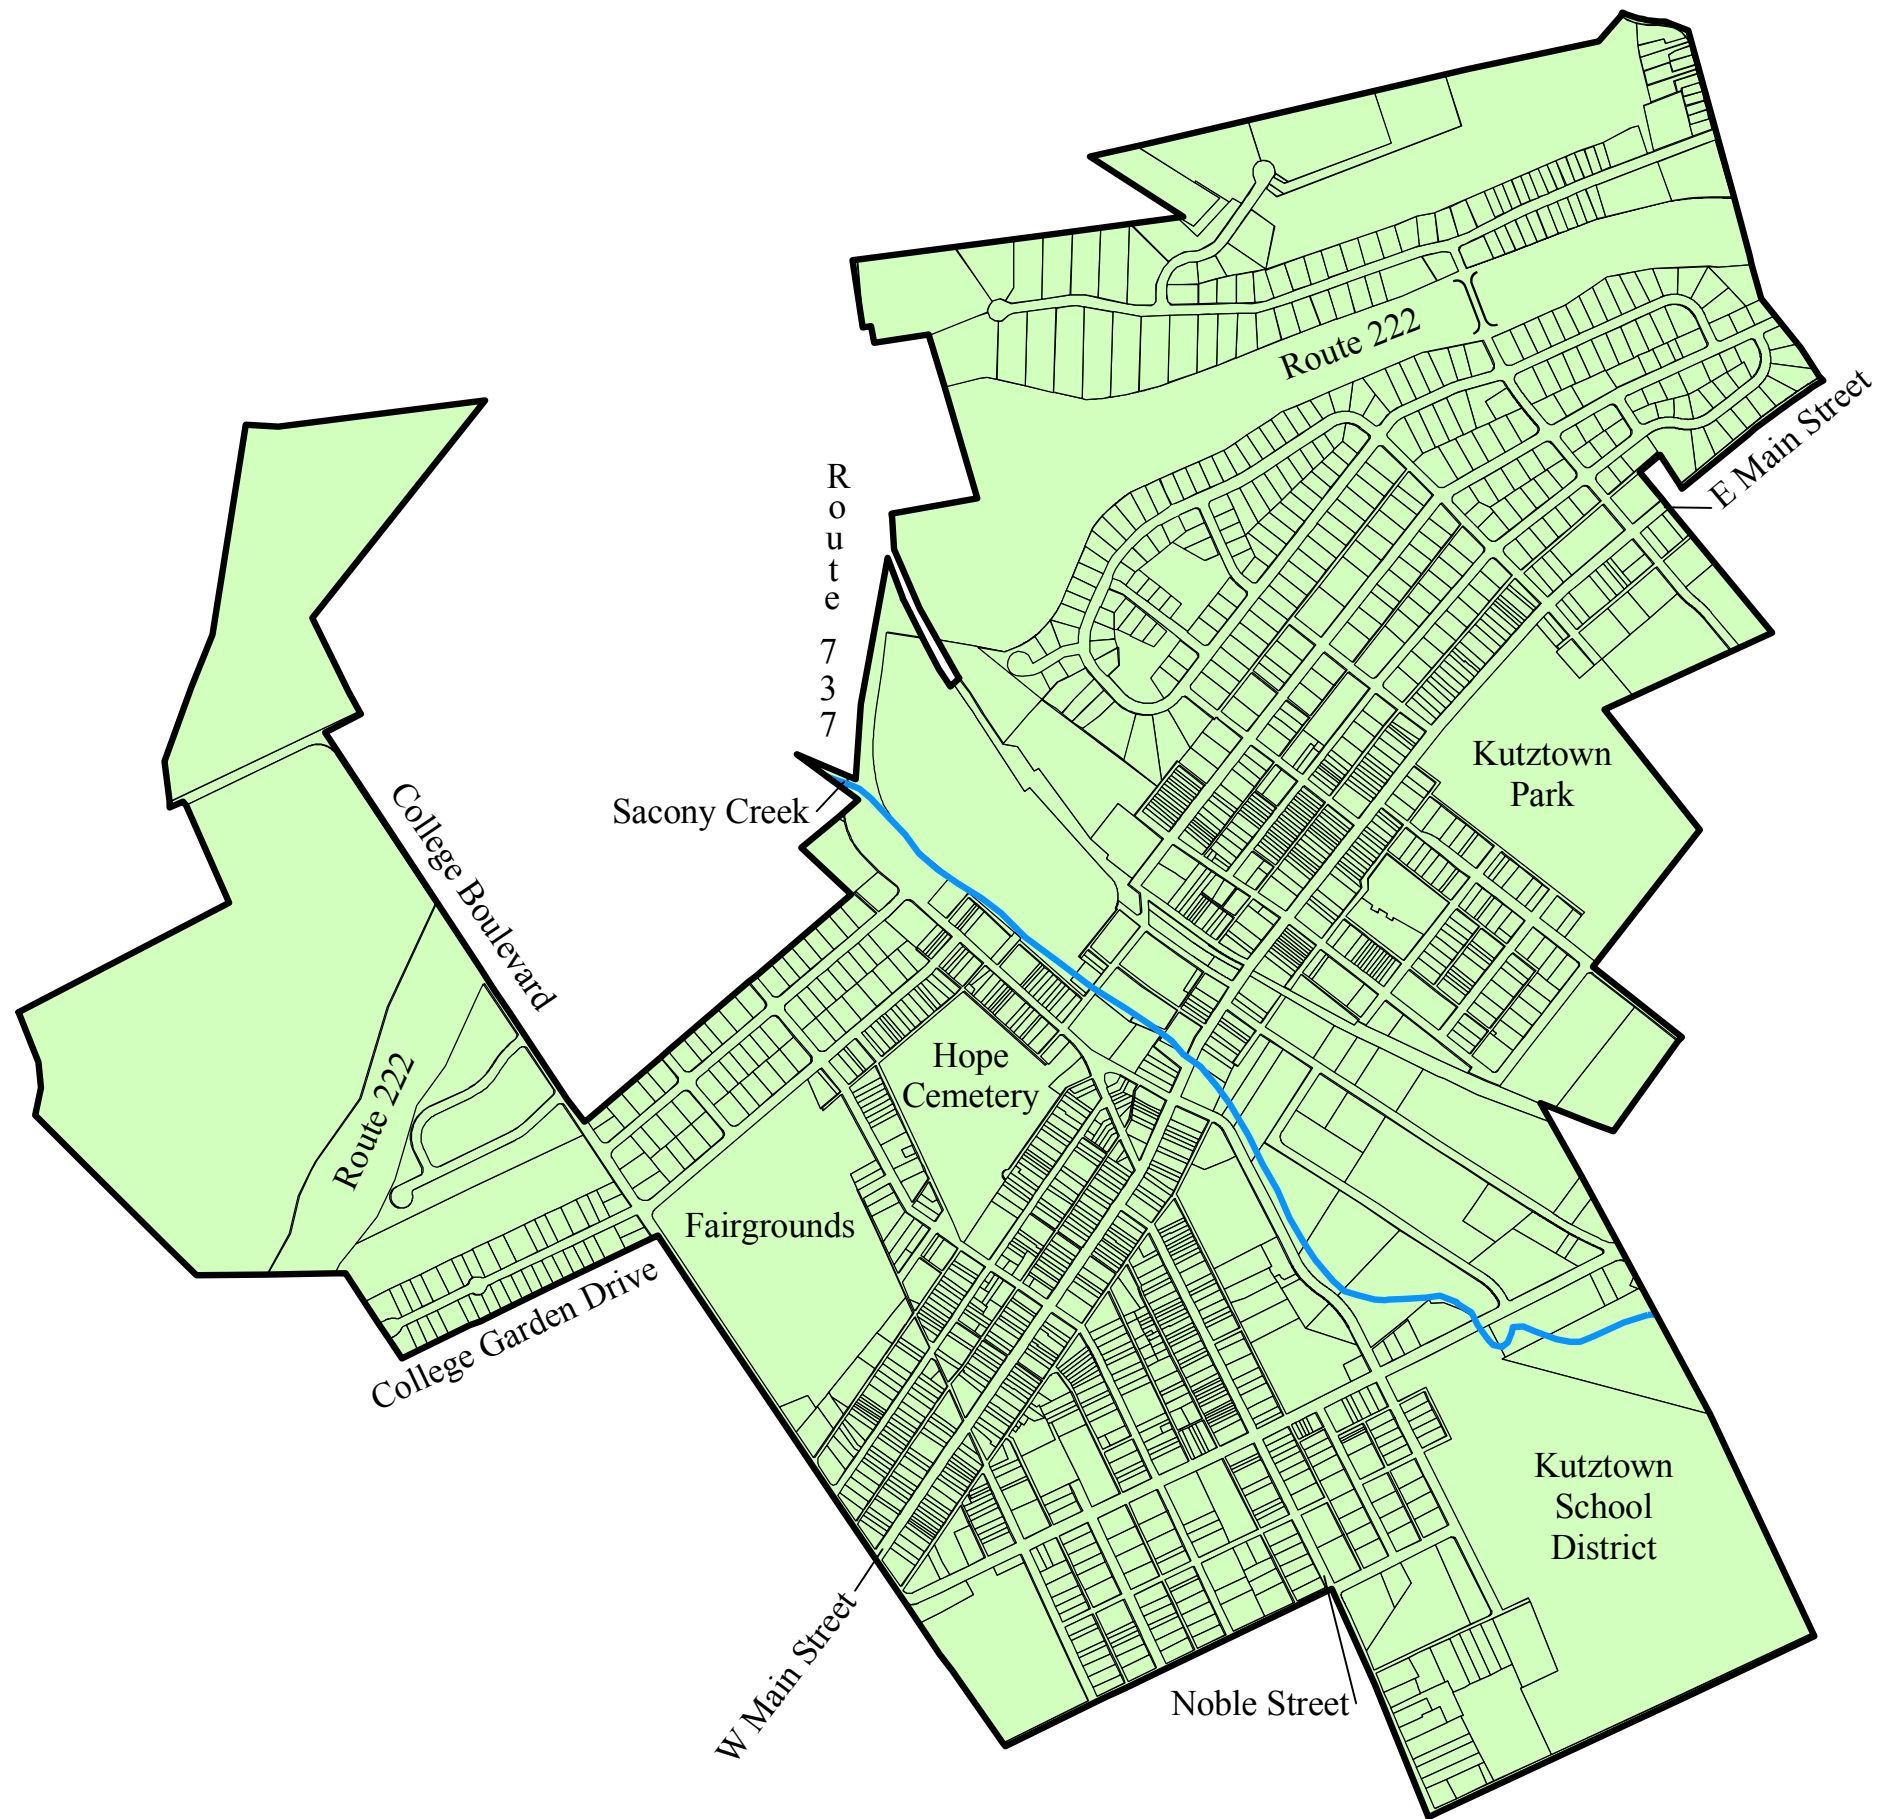

# Base Map

Kutztown Comprehensive Plan  
Map 1

## Legend

-  Stream
-  Parcels
-  Municipal Boundary
-  Elm Street Bridge

Matthew Horvath  
Summer Intern  
5/26/10

1:12,000