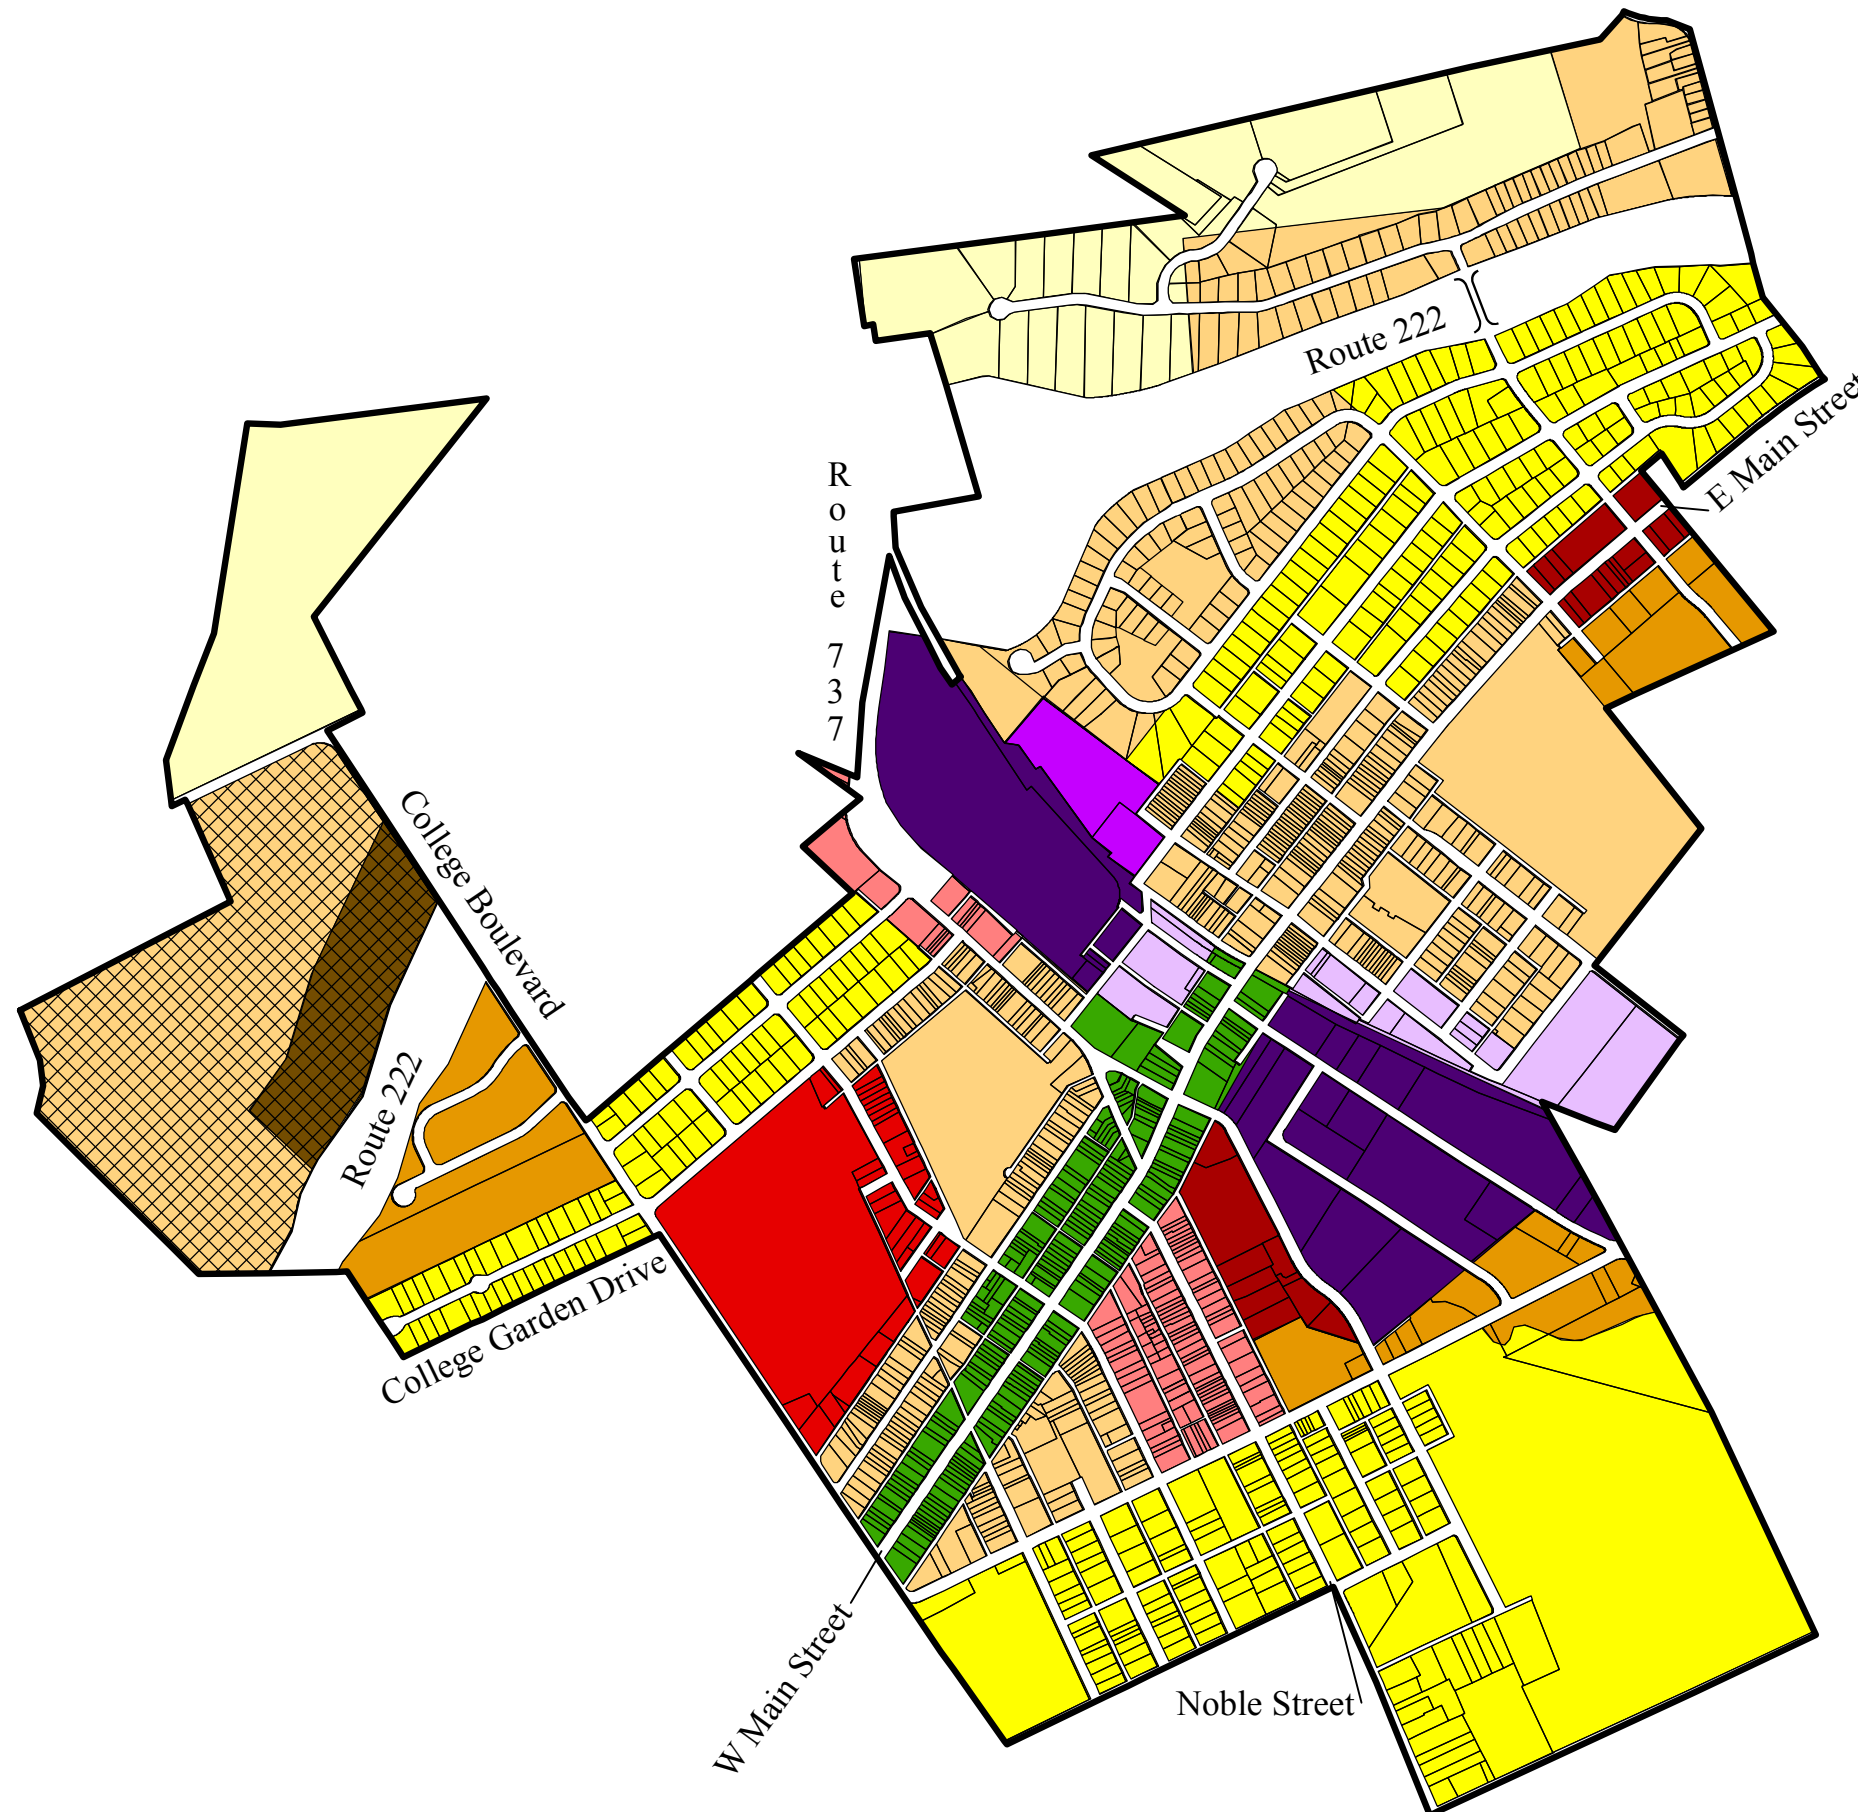

Existing Zoning

Kutztown Comprehensive Plan
Map 3

Legend

-  R1 Rural Residential
-  R2 Low Density Residential
-  R3 Medium Density Residential
-  R4 Medium High Density Residential
-  R5 High Density Residential
-  CC Business Commercial Central
-  C1 Business Commercial
-  C2 Commercial/Residential
-  C3 Highway Commercial
-  LI Light Industrial
-  MI Medium Industrial
-  HI Heavy Industrial
-  Medium Industrial Overlay