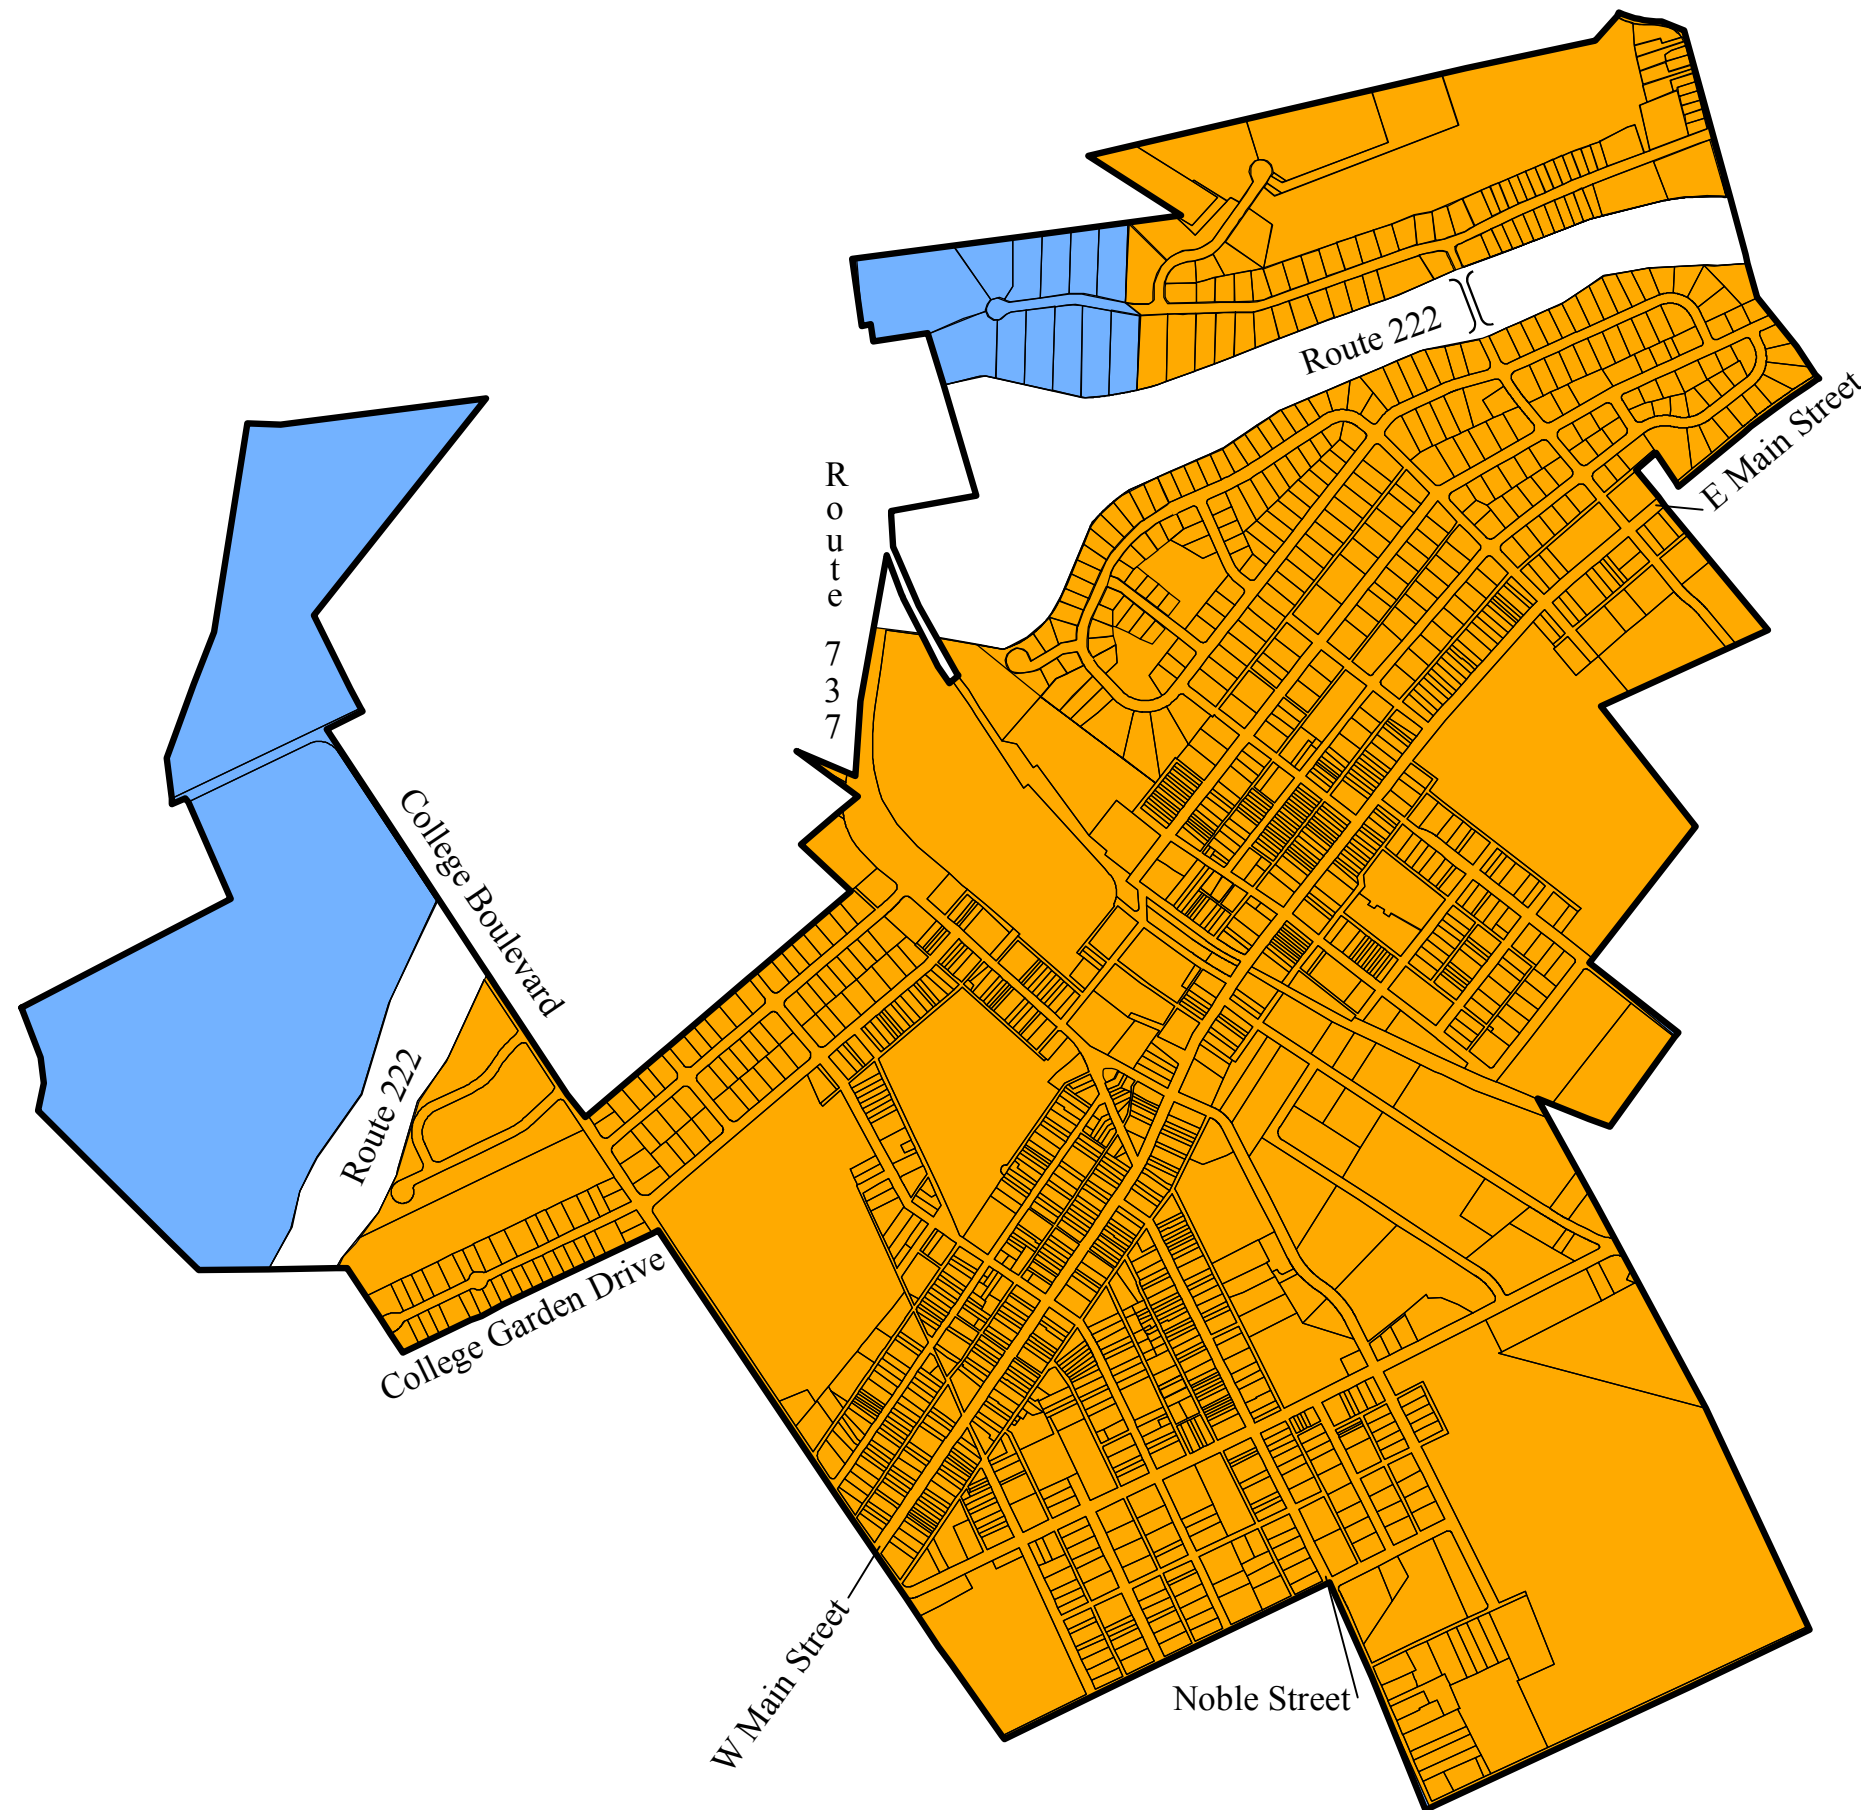

Sewer Service Areas

Kutztown Comprehensive Plan
Map 8

Legend

-  Existing Sewer Service Area
-  Proposed Sewer Service Area

Matthew Horvath
Summer Intern
7/20/10

1:12,000