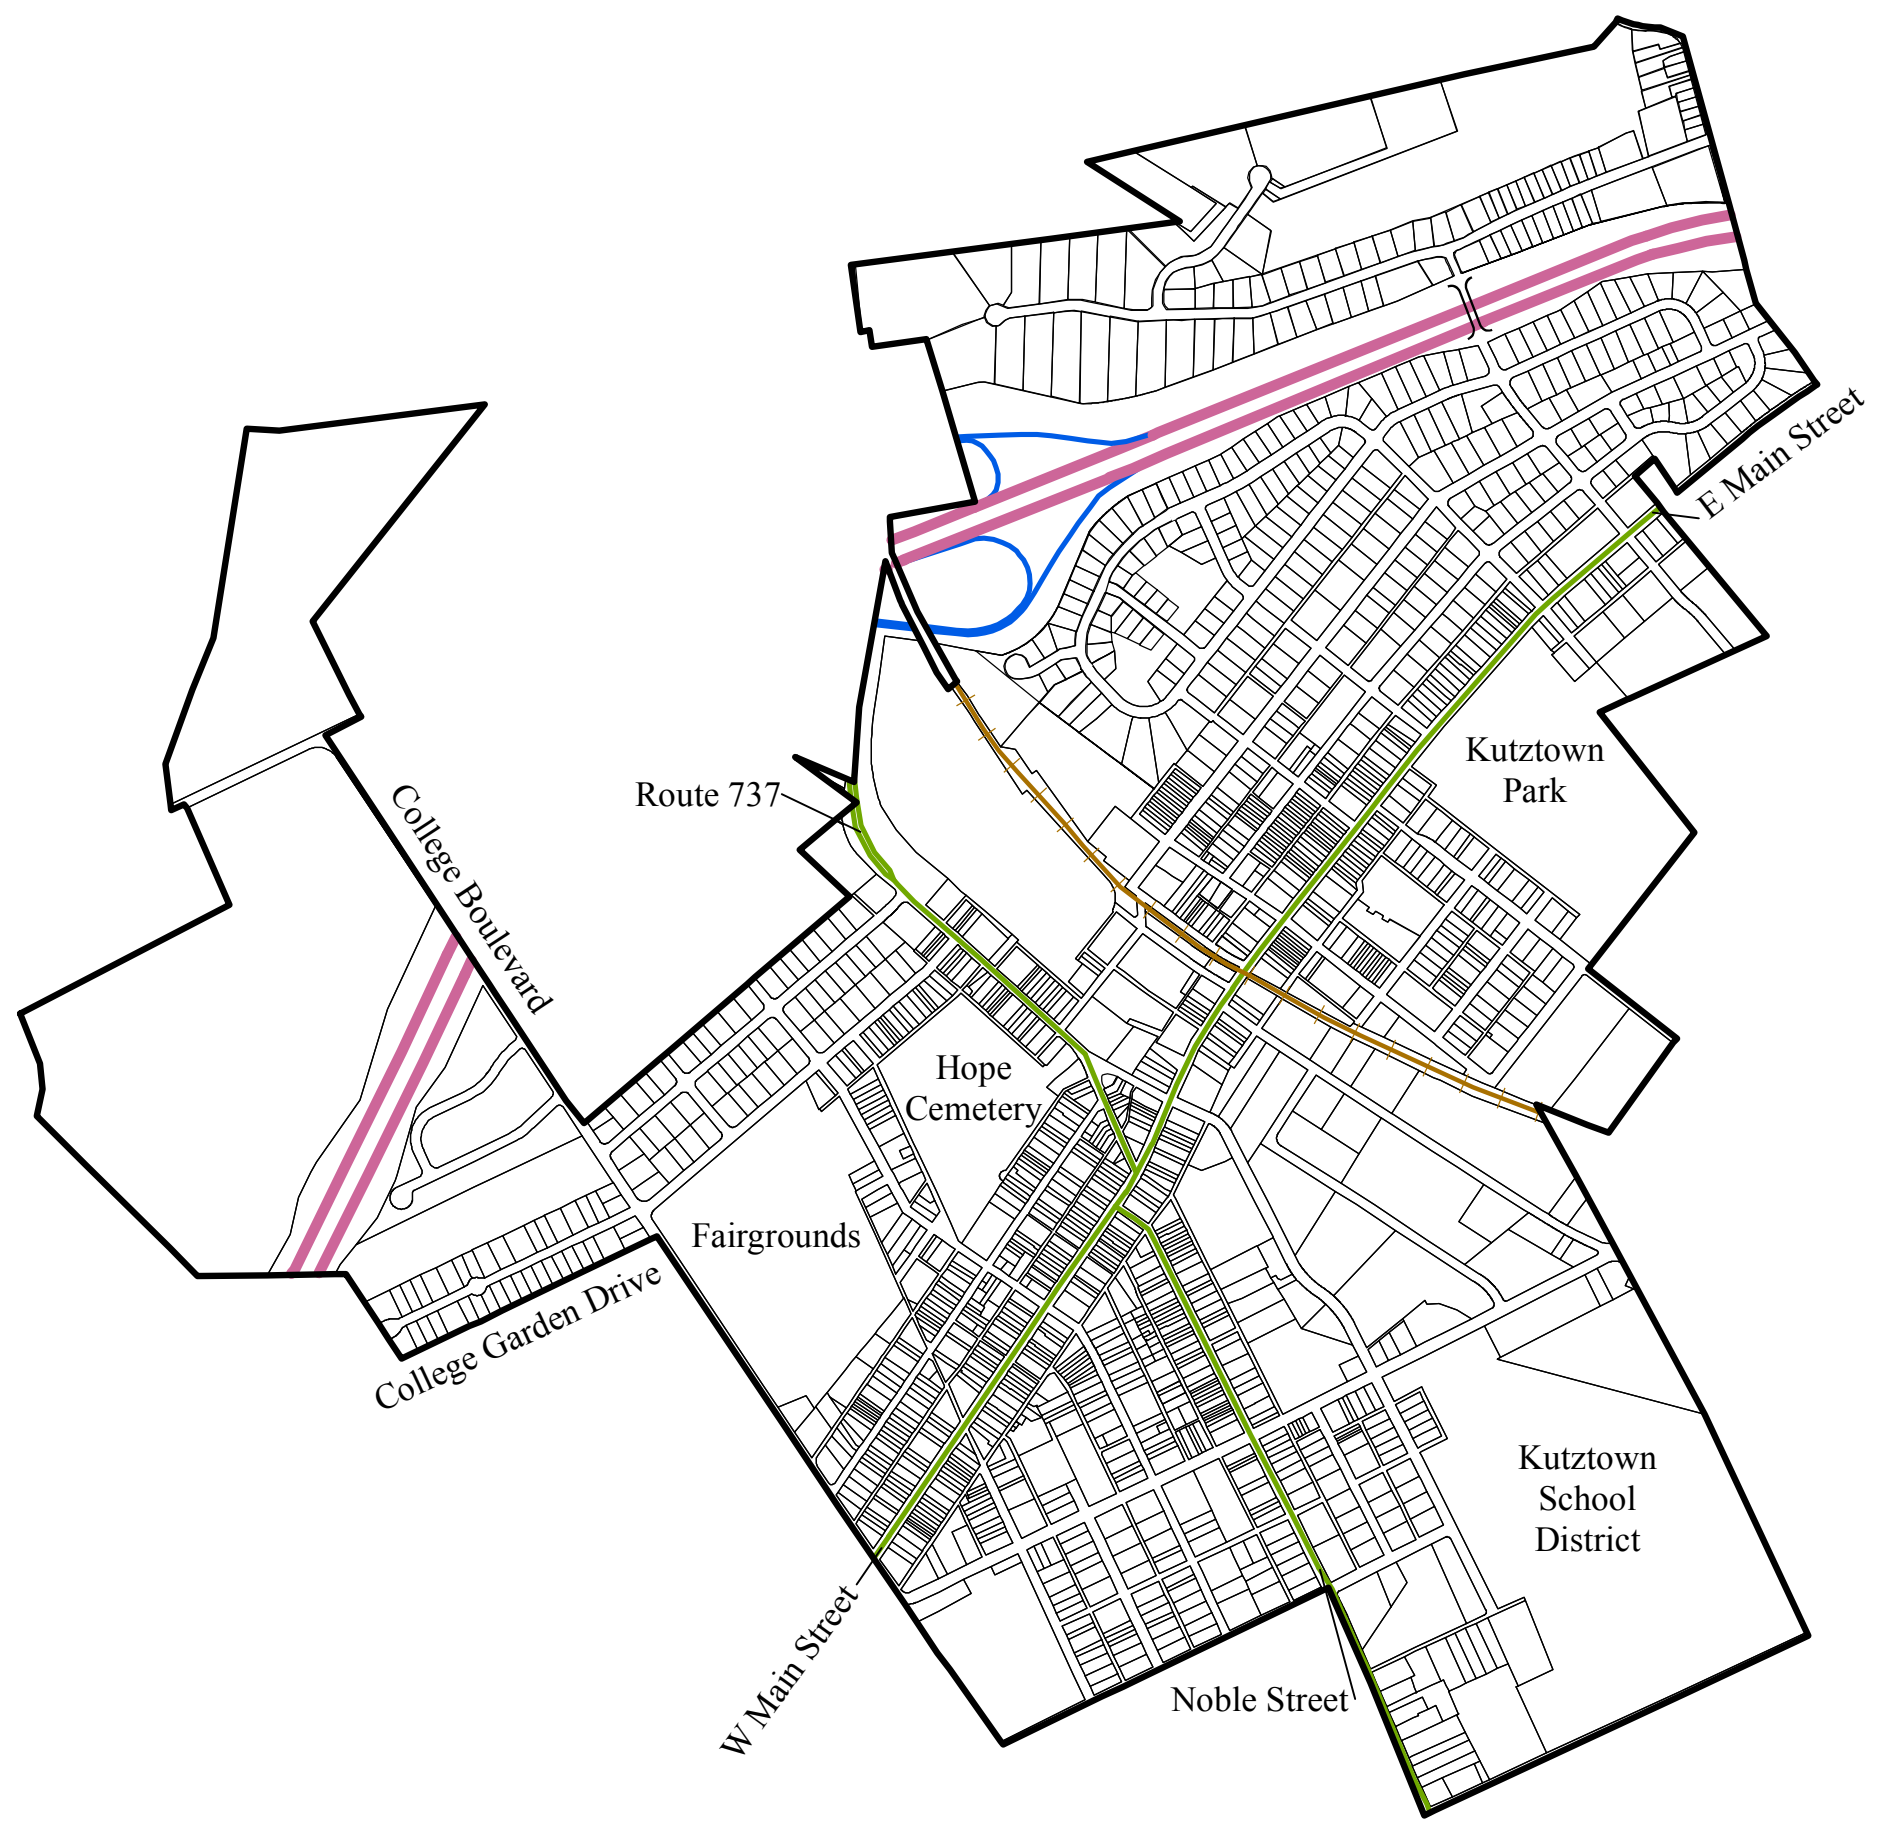

Transportation Map

Kutztown Comprehensive Plan
Map 9

Legend

- Major Collector
- Route 222
- Exit Ramp
- Railroad

Matthew Horvath
Summer Intern
6/1/10

1:12,000