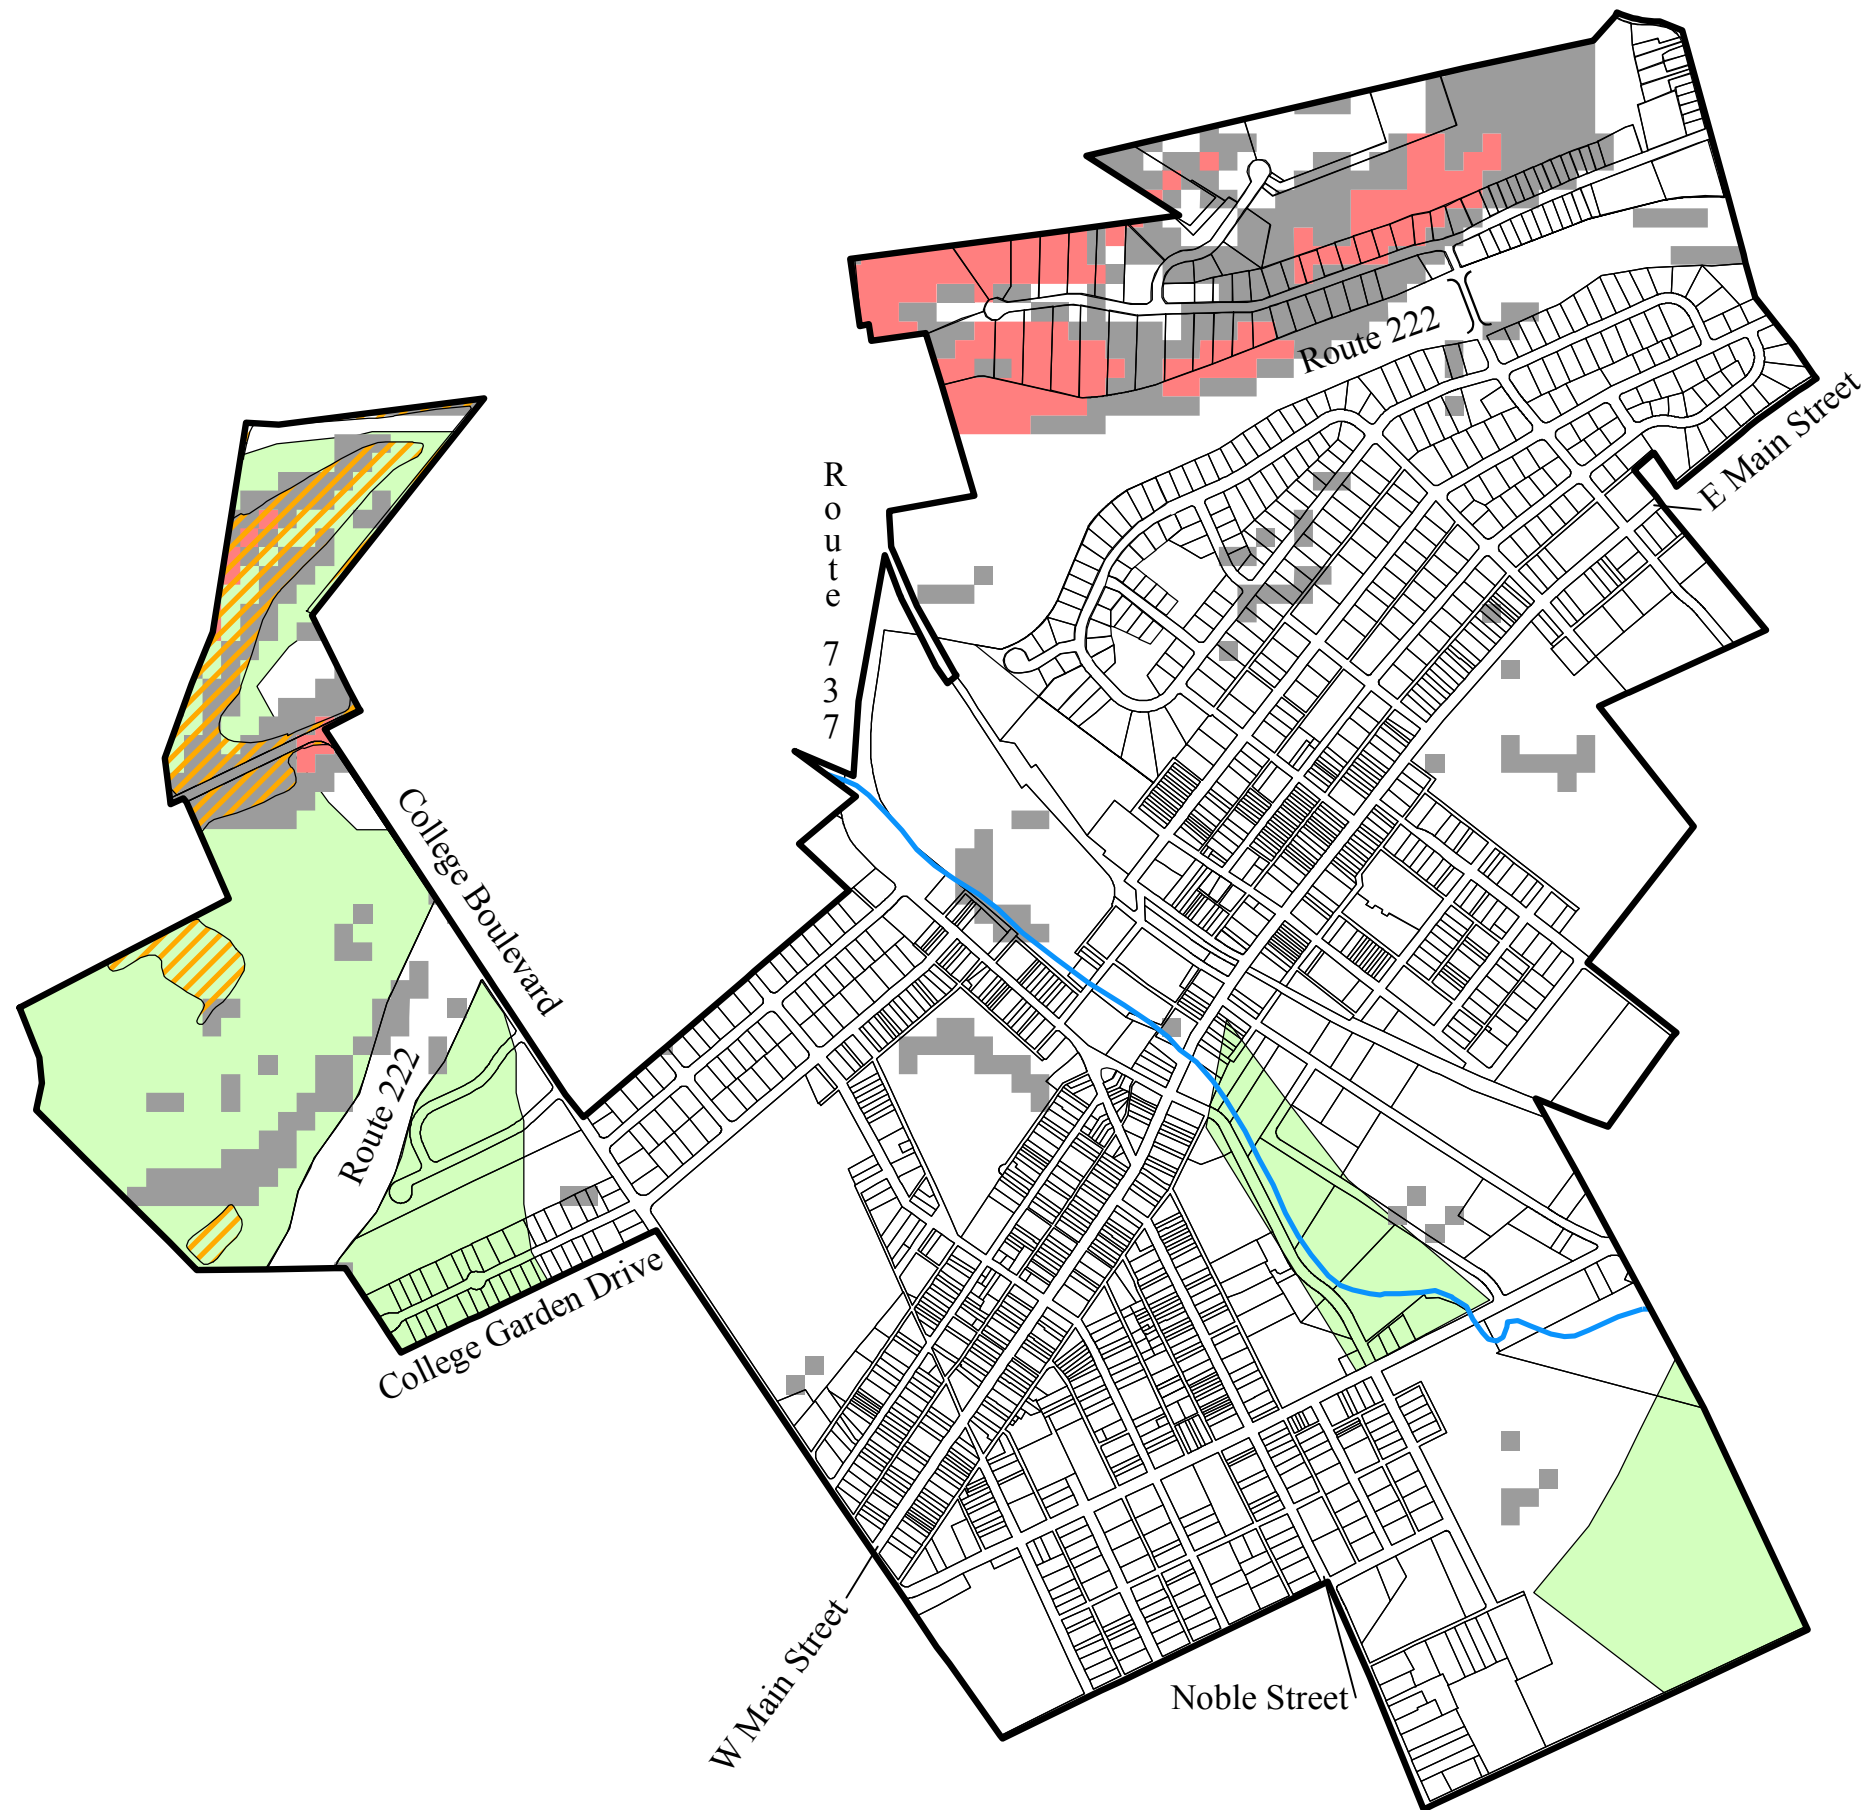

Natural Resources

Kutztown Comprehensive Plan
Map 11

Legend

-  Woodlands
-  0-14% Slope
-  15-25% Slope
-  >25% Slope
-  Natural Areas

Matthew Horvath
Summer Intern
7/20/10

0 500 1,000 2,000
Feet

1:12,000