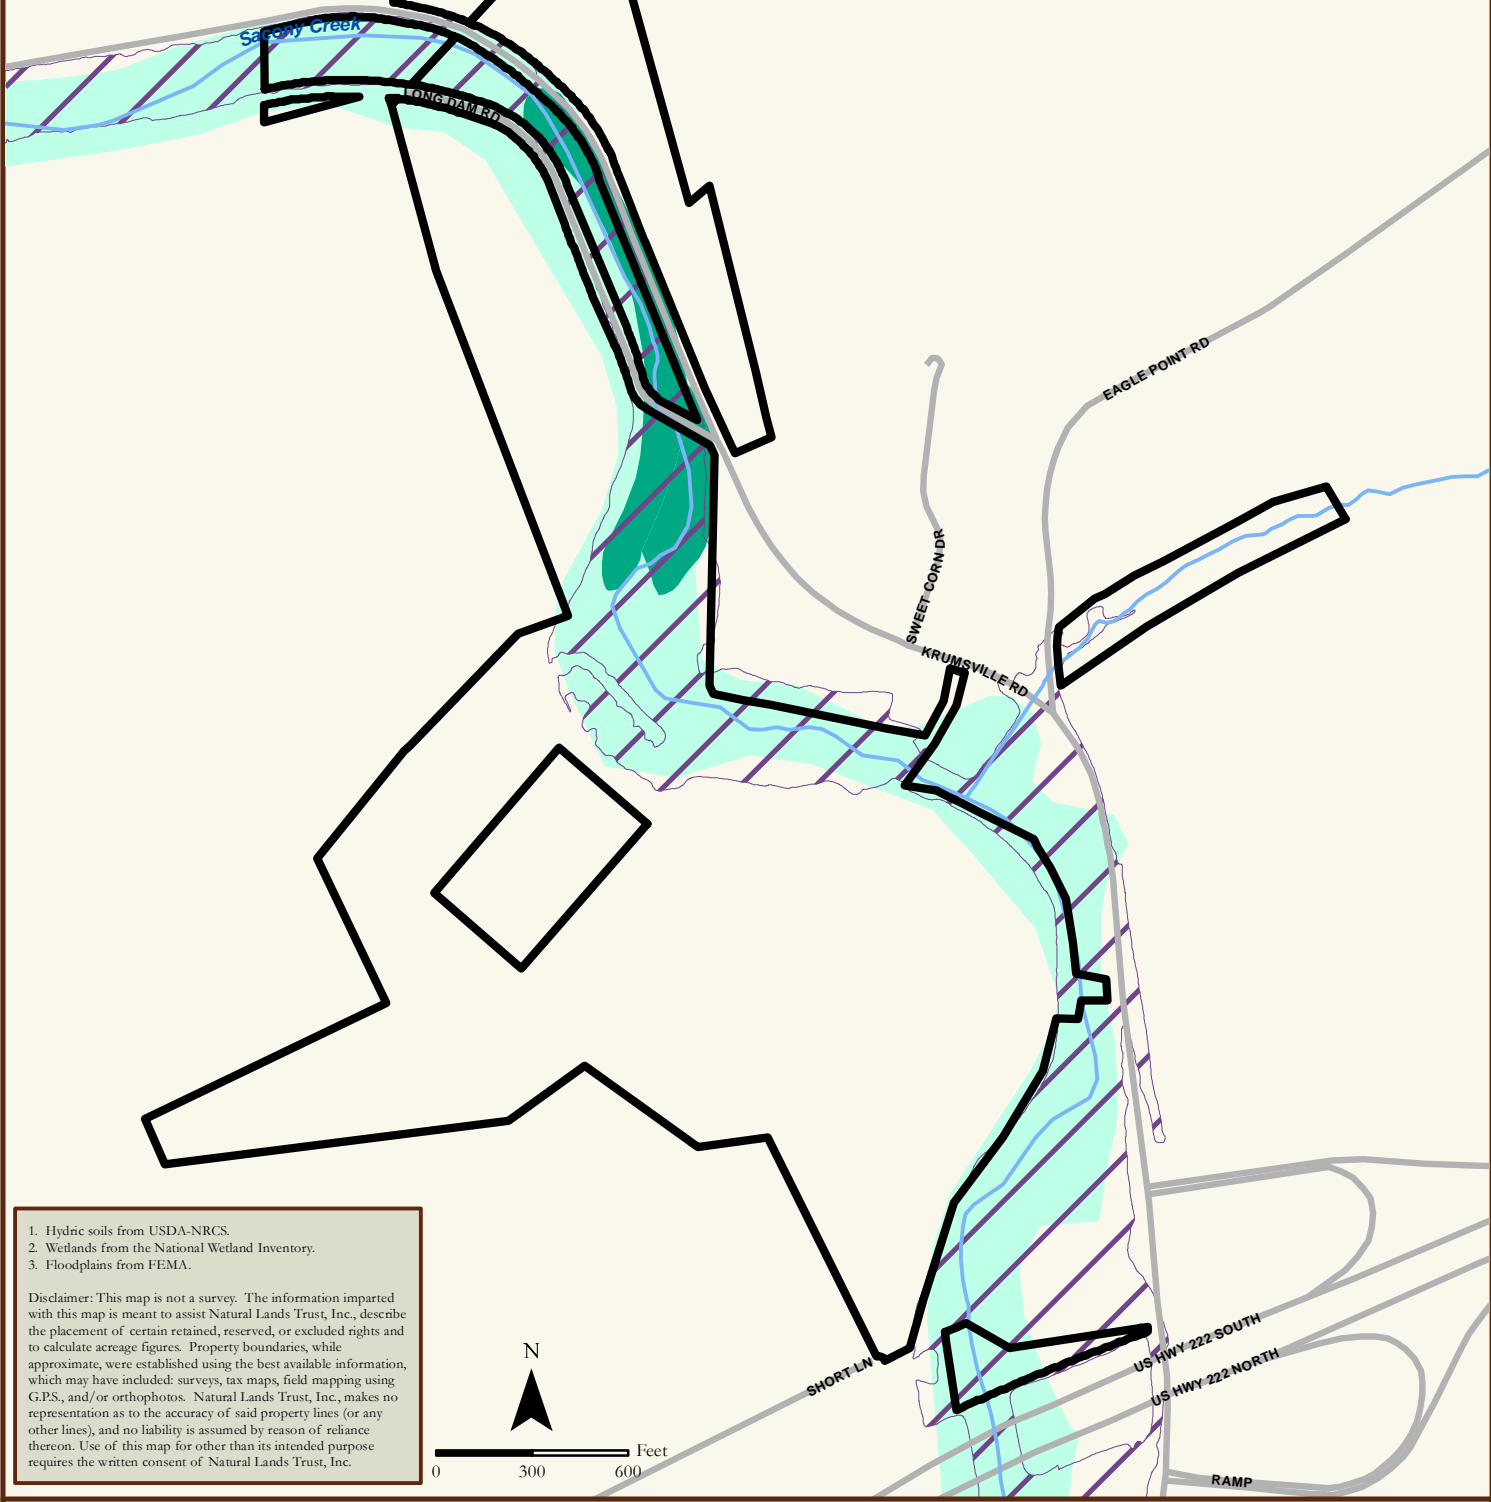

-  North Park Property (Kutztown Borough)
-  Waterways
-  Floodplains (100-year)
-  Hydric Soils
-  Wetlands

1. Hydric soils from USDA-NRCS
 2. Wetlands from the National Wetland Inventory
 3. Floodplains from FEMA

Disclaimer: This map is not a survey. The information imparted with this map is meant to assist Natural Lands Trust, Inc., describe the placement of certain retained, reserved, or excluded rights and to calculate acreage figures. Property boundaries, while approximate, were established using the best available information, which may have included: surveys, tax maps, field mapping using G.P.S., and/or orthophotos. Natural Lands Trust, Inc., makes no representation as to the accuracy of said property lines (or any other lines), and no liability is assumed by reason of reliance thereon. Use of this map for other than its intended purpose requires the written consent of Natural Lands Trust, Inc.