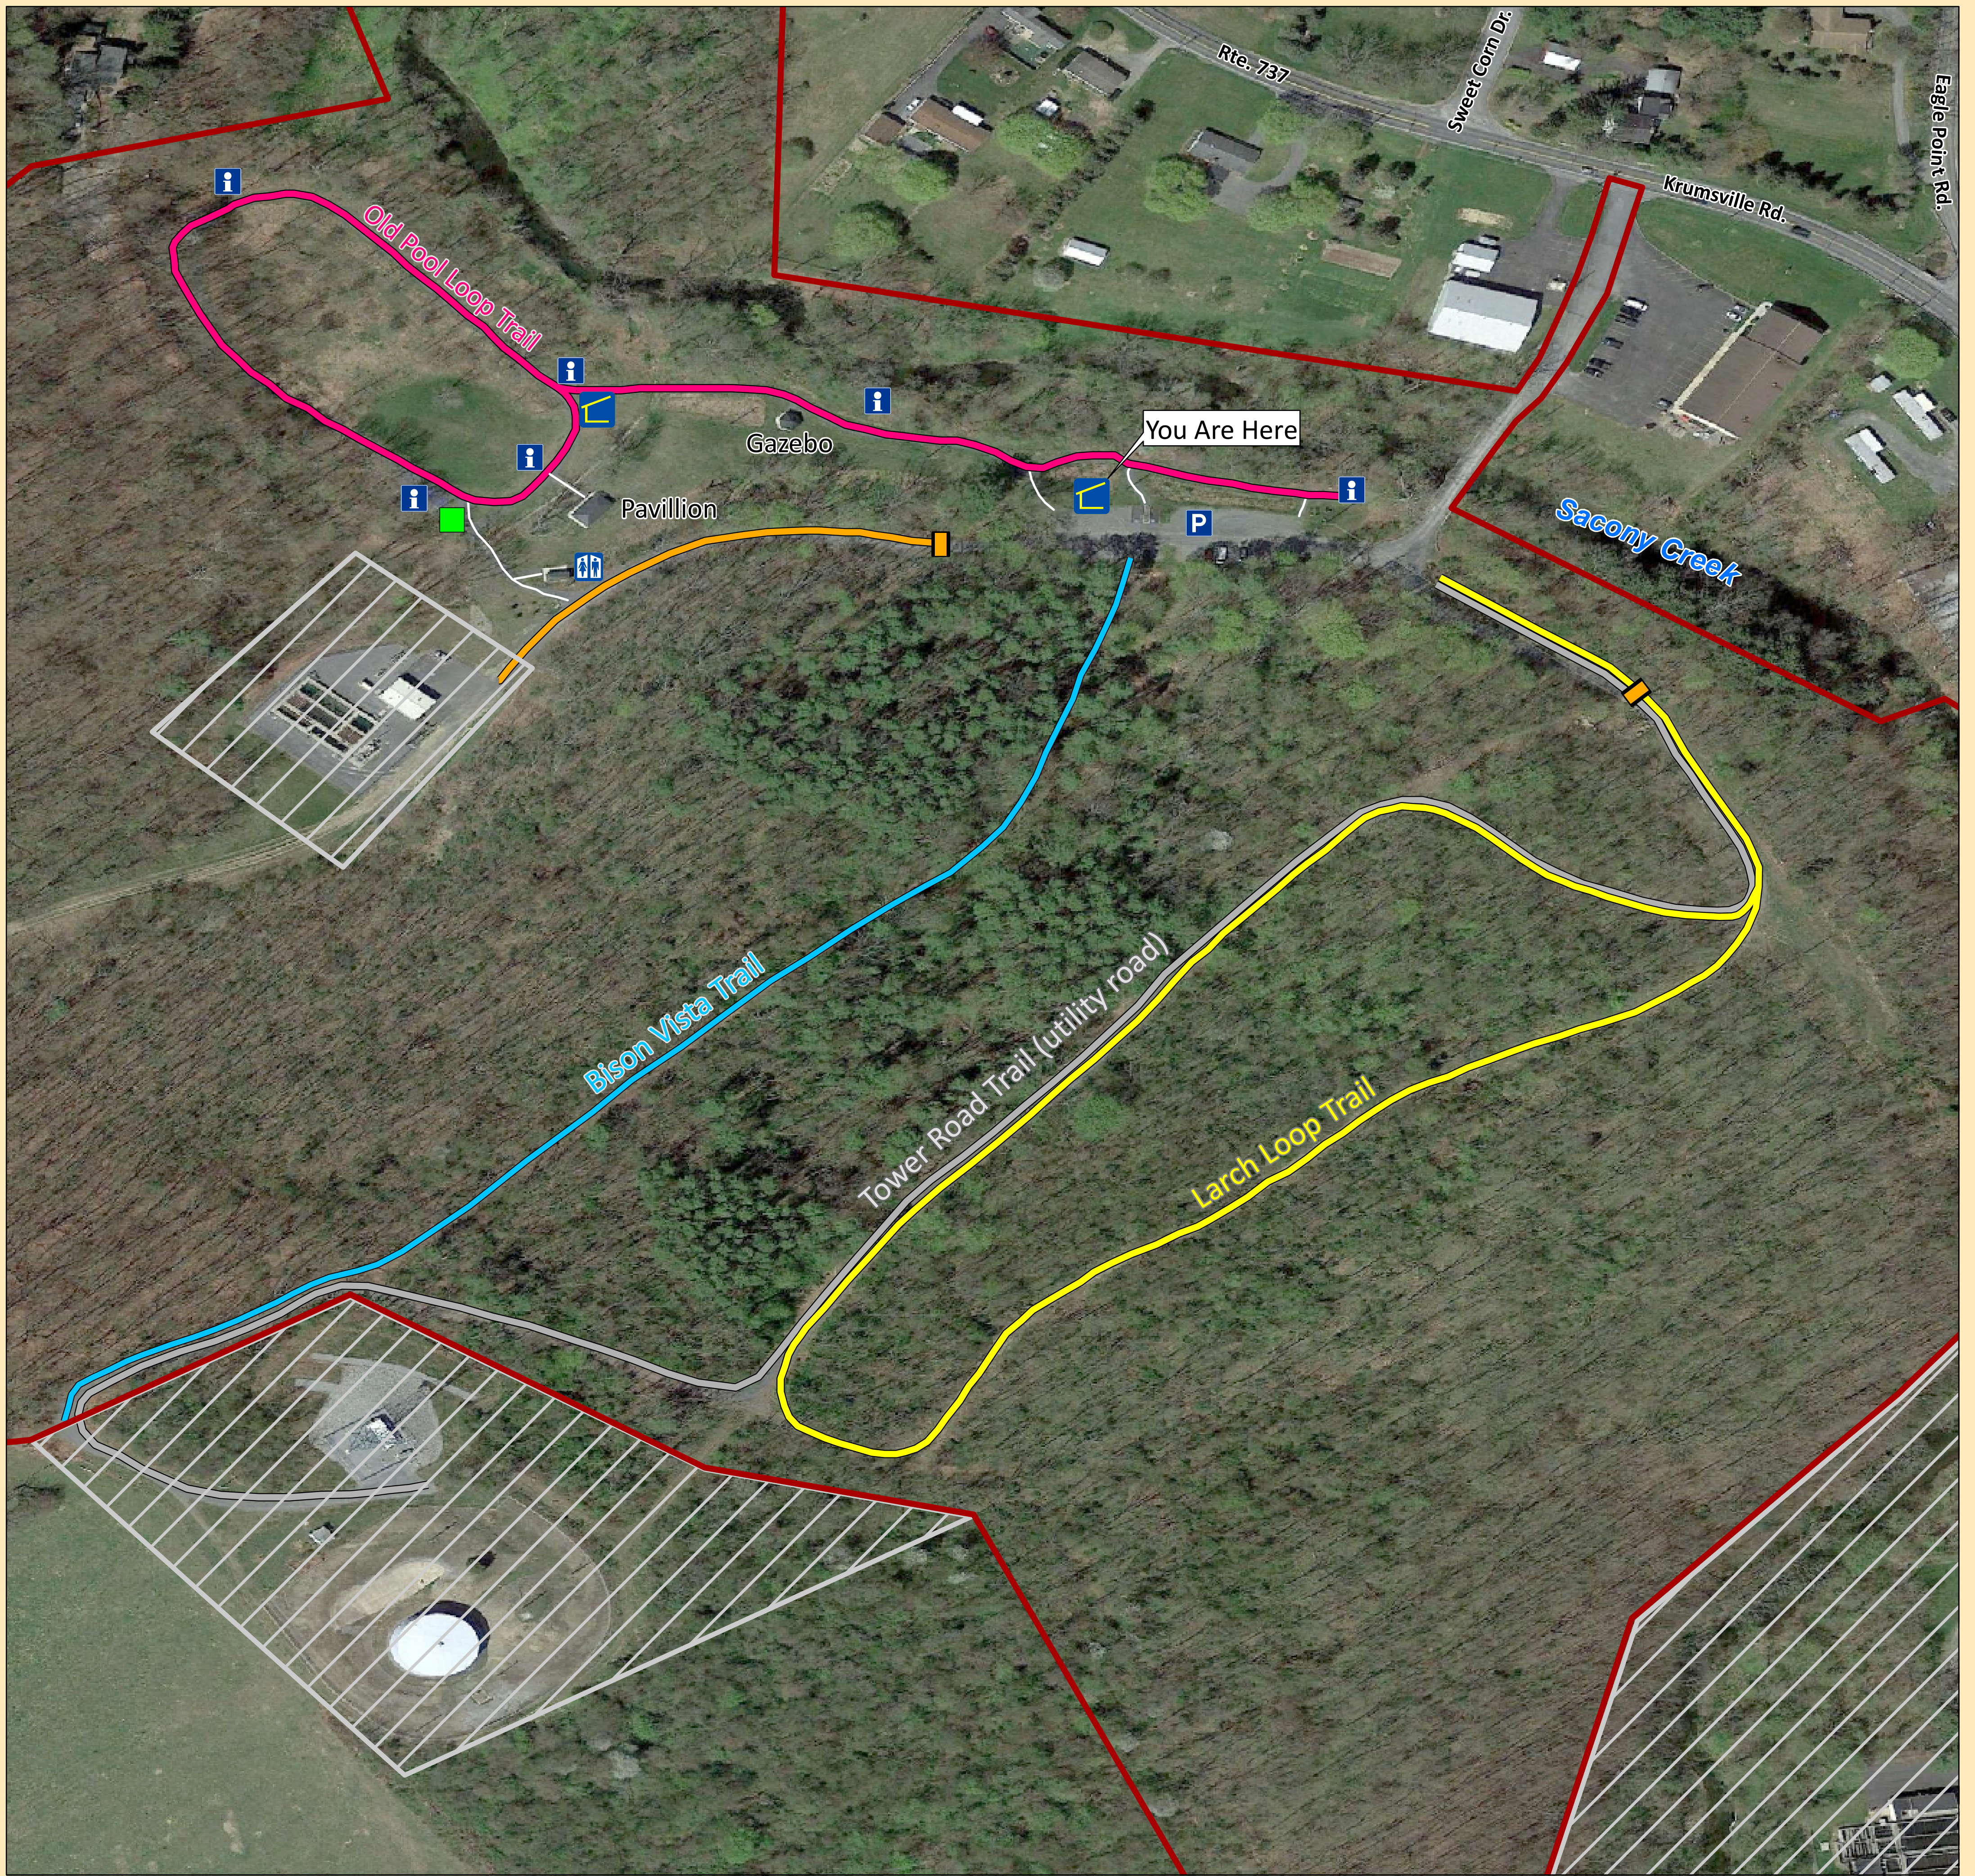

Borough of Kutztown

North Park Trails and Facilities

0 0.05 0.1 Miles

- Gate (No vehicles)
- Park Boundary
- No Trespassing
- No Private Vehicle Access
- QR Code Post
- Information Kiosk
- Native Garden

- Bison Vista Trail**
Approximately 0.25 miles. Moderate effort - steep.
- Larch Loop Trail**
Approximately 0.6 miles. Moderate effort - steep.
- Old Pool Loop Trail**
Approximately 0.34 miles. Minimal effort - flat terrain.
- Tower Road Trail**
Utility access road that may be used as a trail. No vehicle access. Approximately 0.5 miles. Moderate effort - steep.